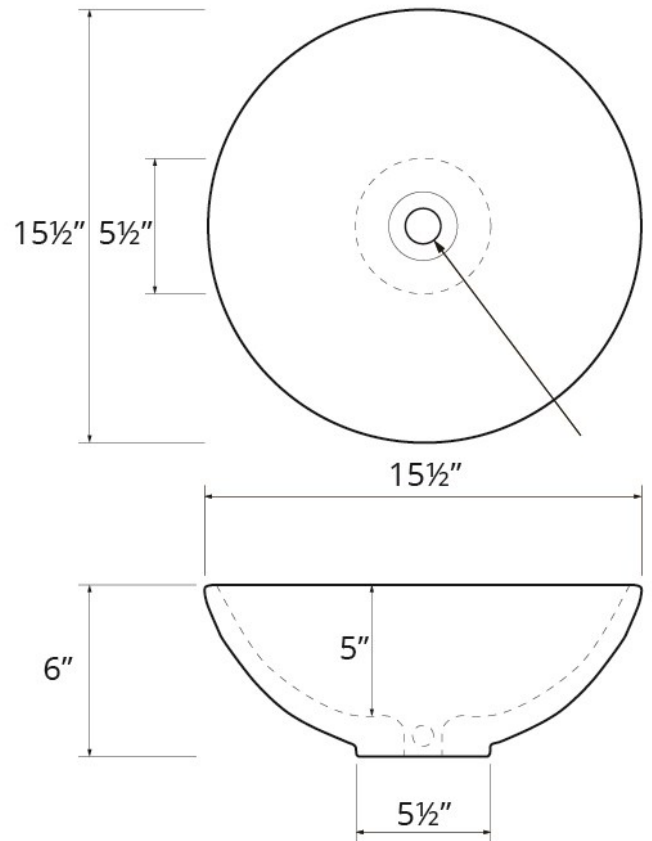

<b>Series:</b>	Valera Collection
<b>Material:</b>	Double-glazed vitreous china
<b>Installation Type:</b>	Vessel mount
<b>Configuration / Style:</b>	Single bowl
<b>Finish:</b>	Gloss finish
<b>Overall dimensions:</b>	15-1/2" x 15-1/2" x 6"
<b>Bowl dimensions:</b>	14" x 14" x 5"
<b>Drain size:</b>	1-3/4"
<b>Min. cabinet size:</b>	18"
<b>Template included:</b>	No
<b>Clips included:</b>	No
<b>Accessories included:</b>	No
<b>Colors available:</b>	White

**OPTIONAL ACCESSORIES**

- PU25C [Chrome]
- PU25MB [Matte black]
- PU25SS [Stainless steel]

We reserve the right to update product specifications without notice. Please visit [karran.com](http://karran.com) for the most current specification sheets. All dimensions are accurate to 1/4". REV 05-2022