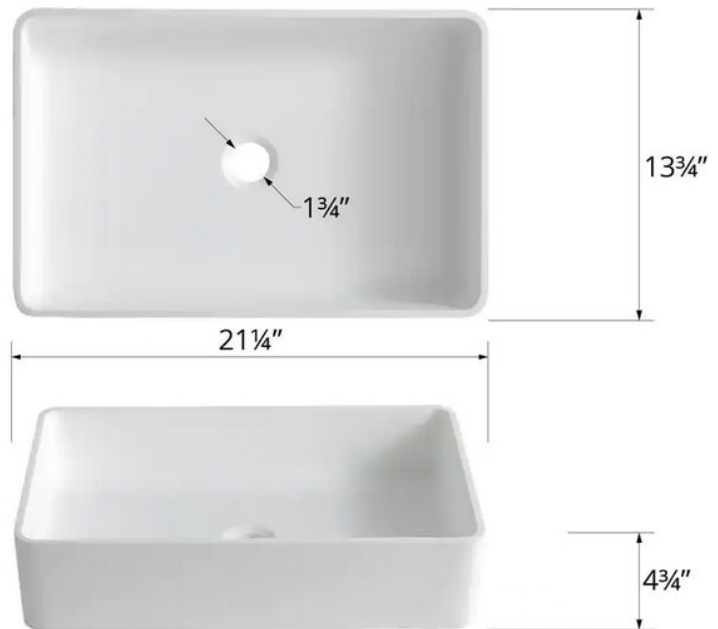

Karran Quattro Matte sinks are designed with grace and flair combined, creating sinks that are truly eye-catching. They are produced from a 100% acrylic solid surface. All models are available in our crisp white finish. They feature a matte surface that is easy to clean and care for, and disguises scuffs and scratches to the surface. Consider them the perfect choice for any residential or commercial bathroom project. All Quattro Matte sinks are designed to be vessel mounted above the countertop, allowing for more storage space in the cabinet below. Pair your Quattro Matte sink with a Karran bathroom faucet. Select a taller faucet for all vessel sink installations.

Series:	Quattro Matte Collection
Material:	Solid surface acrylic
Installation Type:	Vessel mount
Configuration / Style:	Vanity bowl
Finish:	Matte finish
Overall dimensions:	21-1/4" x 13-3/4" x 4-3/4"
Drain size:	1-3/4"
Min. cabinet size:	24"
Template included:	No
Clips included:	No
Accessories included:	No
Colors available:	White

Series:	Bathroom Faucet Collection
Material:	Lead-free brass
Installation Type:	Single hole deck mount
Configuration / Style:	Single lever
Finish:	Durable PVD
Overall Height:	12-5/16"
Spout Reach:	5-15/16"
Spout Height:	10-5/16"
Accessories Included:	Pop-up drain
Finishes Available:	Stainless steel, chrome, matte black